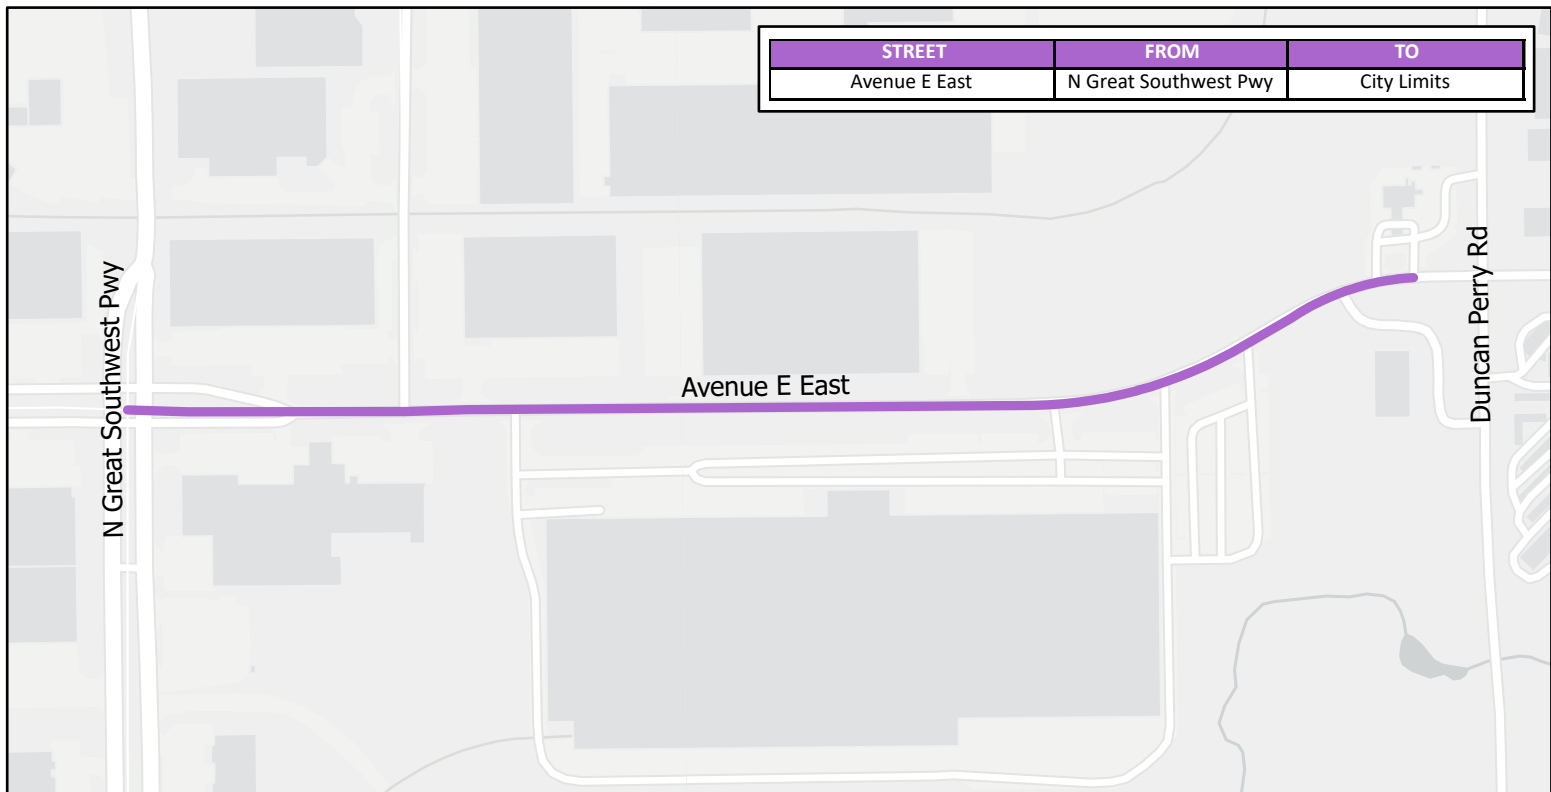

# Legend

 Mill & Overlay

STREET	FROM	TO
Legget St	Redwater Dr	Caplin Dr
Seely St	Redwater Dr	Caplin Dr
Prentice St	Redwater Dr	Nocona Ln
Sayles Ave	Redwater Dr	Nocona Ln
Garrison St	Redwater Dr	Nocona Ln
Endicott Dr	Collins St	Nocona Ln
Rockdale Dr	Redwater Dr	Caplin Dr
Barbara Ln	Redwater Dr	Nocona Ln
Bandera Dr	Redwater Dr	Nocona Ln
Carlsbad Dr	Kemp Dr	Creek Valley Dr
Redwater Dr	Caplin Dr	Bandera Dr
Kemp Dr	Bandera Dr	Carlsbad Dr
Nocona Lane	Caplin Dr	Carlsbad Dr
Creede Ave	Creek Valley Dr	Caplin Dr
Barclay Dr	Creek Valley Dr	Caplin Dr
Raton Dr	Creek Valley Dr	Caplin Dr
Holly Spring Dr	New York Ave	Cul-de-sac
Creek Valley Dr	Caplin Dr	Gentle Wind Dr
Sandy Point Dr	Raton Dr	Holly Spring Dr

# Legend

 Panel Replacement

STREET	FROM	TO
Stadium Dr	Cowboys Way	E Randol Mill Rd

STREET	FROM	TO
Avenue E East	N Great Southwest Pwy	City Limits