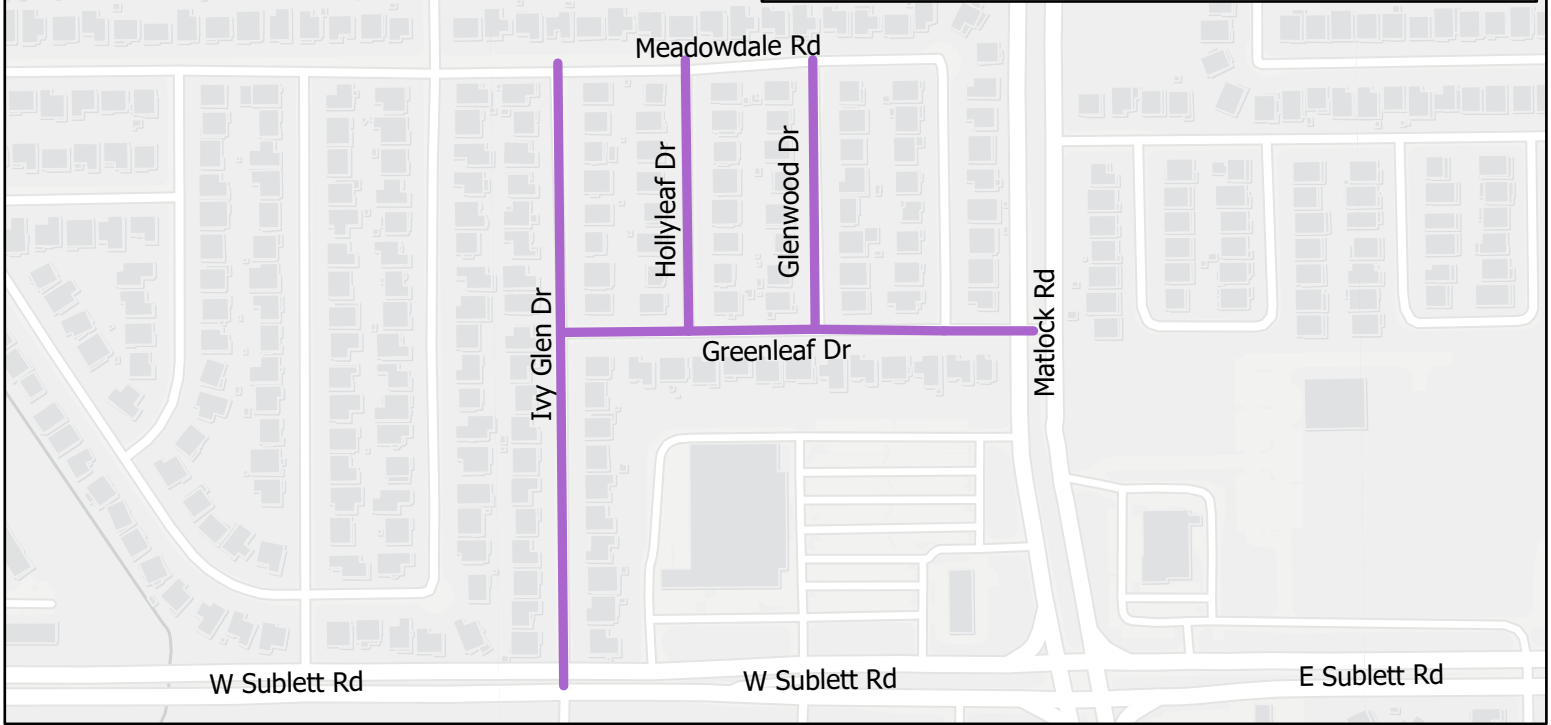

Legend

Panel Replacement

STREET	FROM	TO
Ivy Glen Dr	W Sublett Dr	Meadowdale Rd
Hollyleaf	Approx. Greenleaf Dr	Approx. Meadowdale Rd
Glenwood	Approx. Greenleaf Dr	Approx. Meadowdale Rd
Green Leaf	Ivy Glen Dr	Matlock