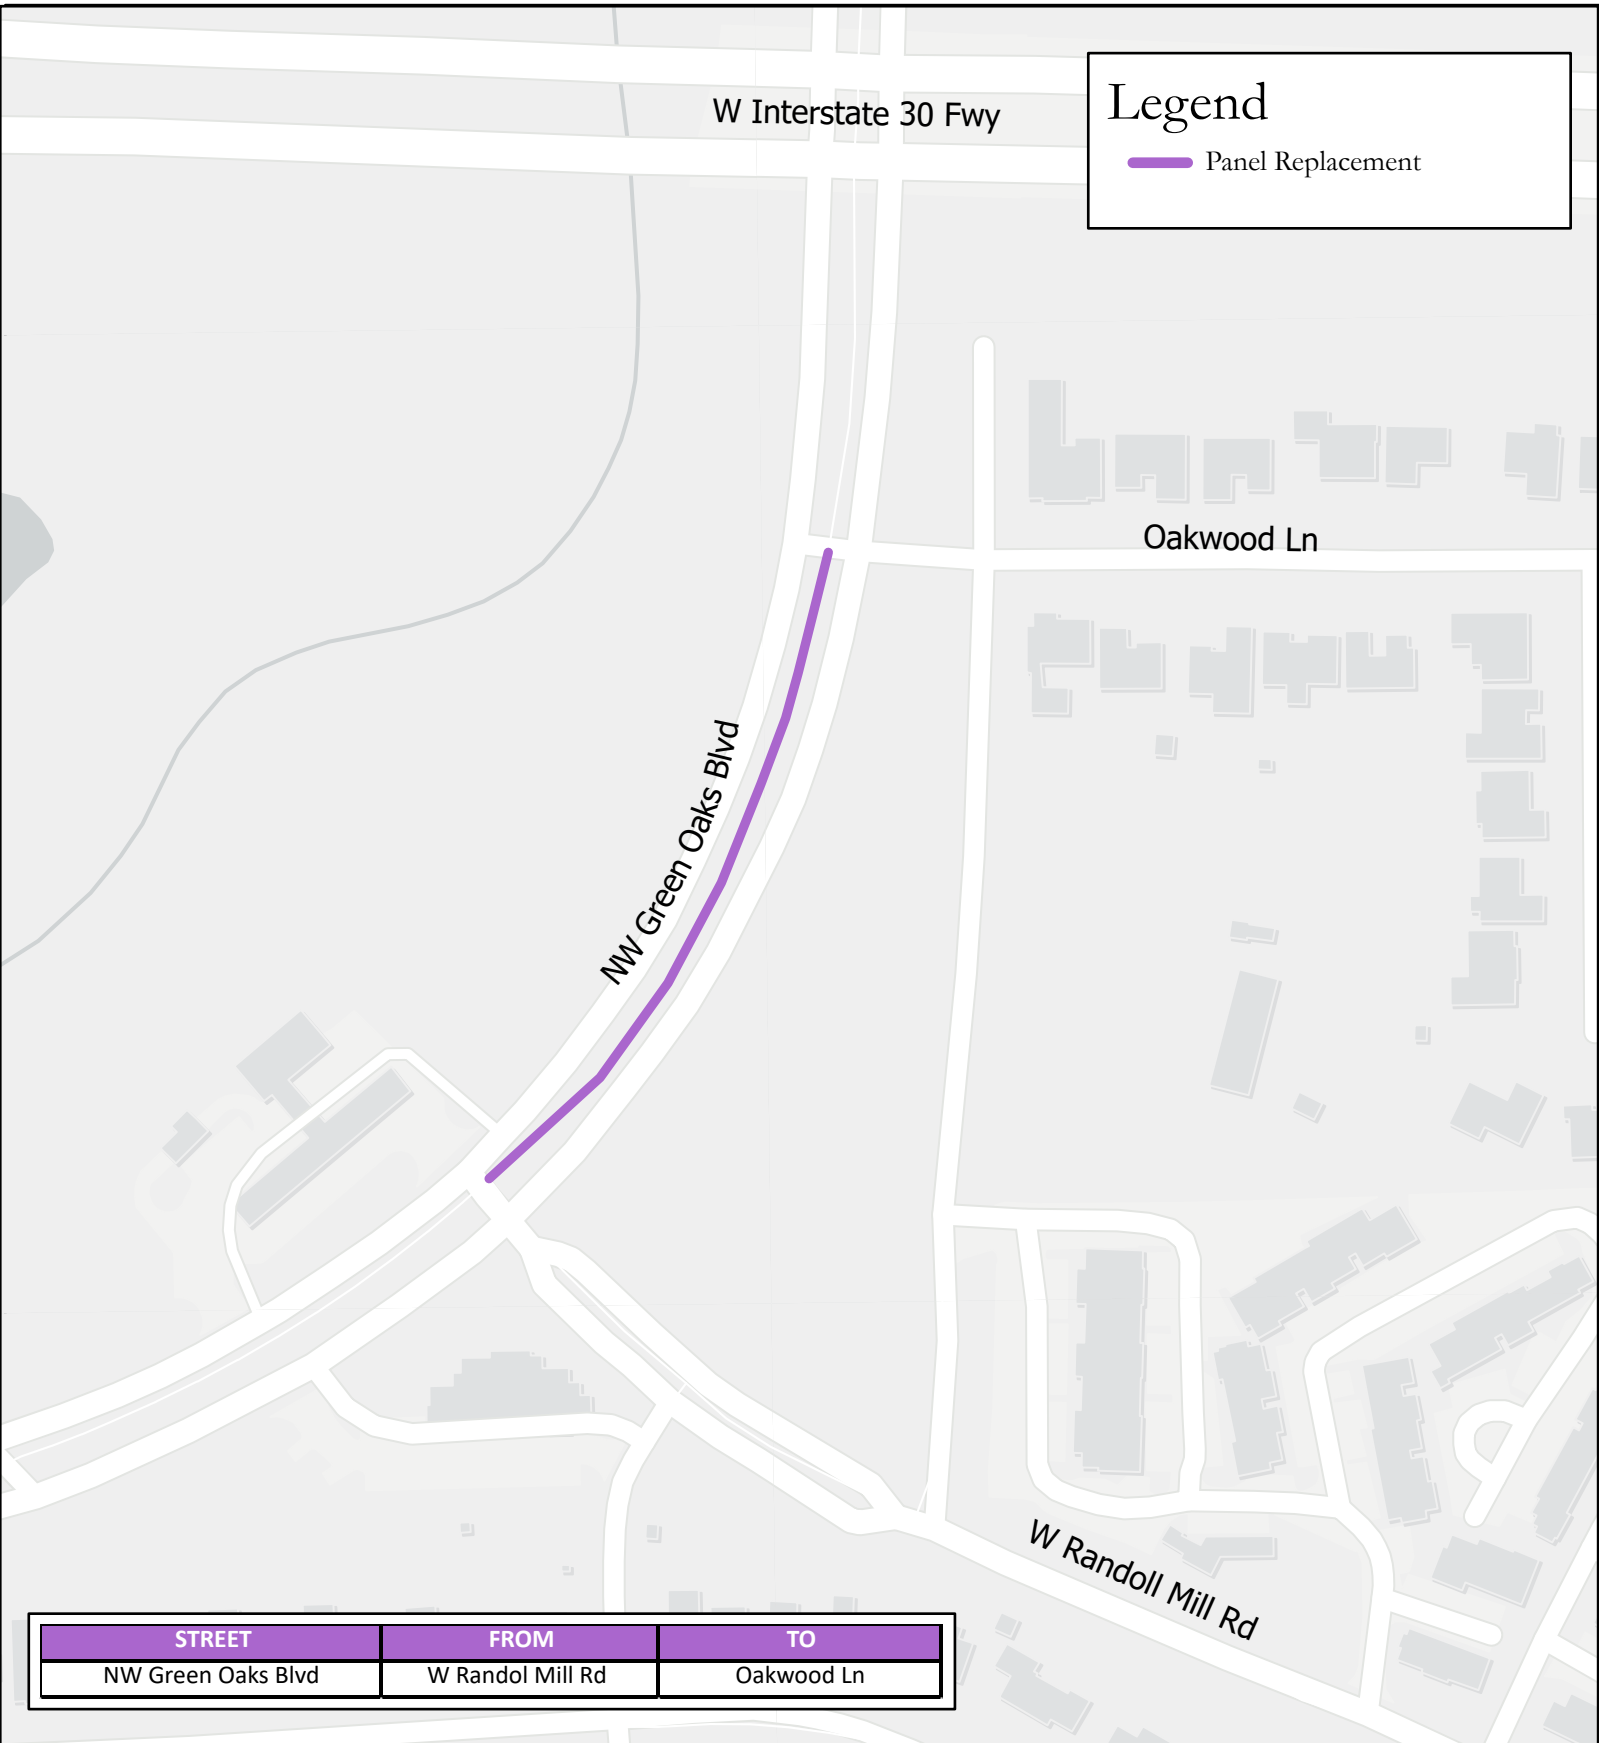

Legend

Panel Replacement

STREET	FROM	TO
NW Green Oaks Blvd	W Randol Mill Rd	Oakwood Ln

2023 Panel Replacement

Provided by Information Services Public Works

Date Exported: 2023-10-02 8:00 AM

2023