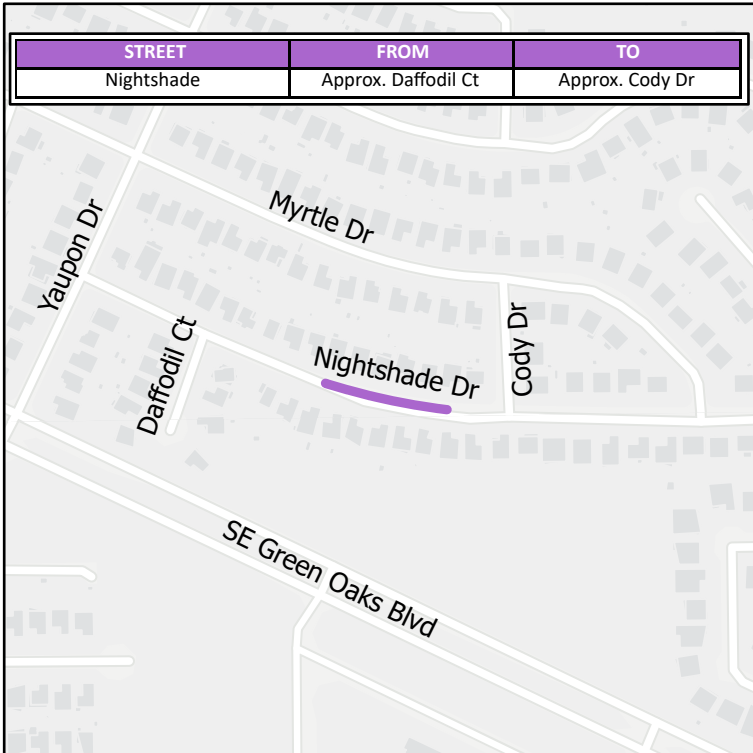

Legend

Panel Replacement

2023 Panel Replacement

Provided by Information Services Public Works

Date Exported: 2023-10-02 8:00 AM

2023