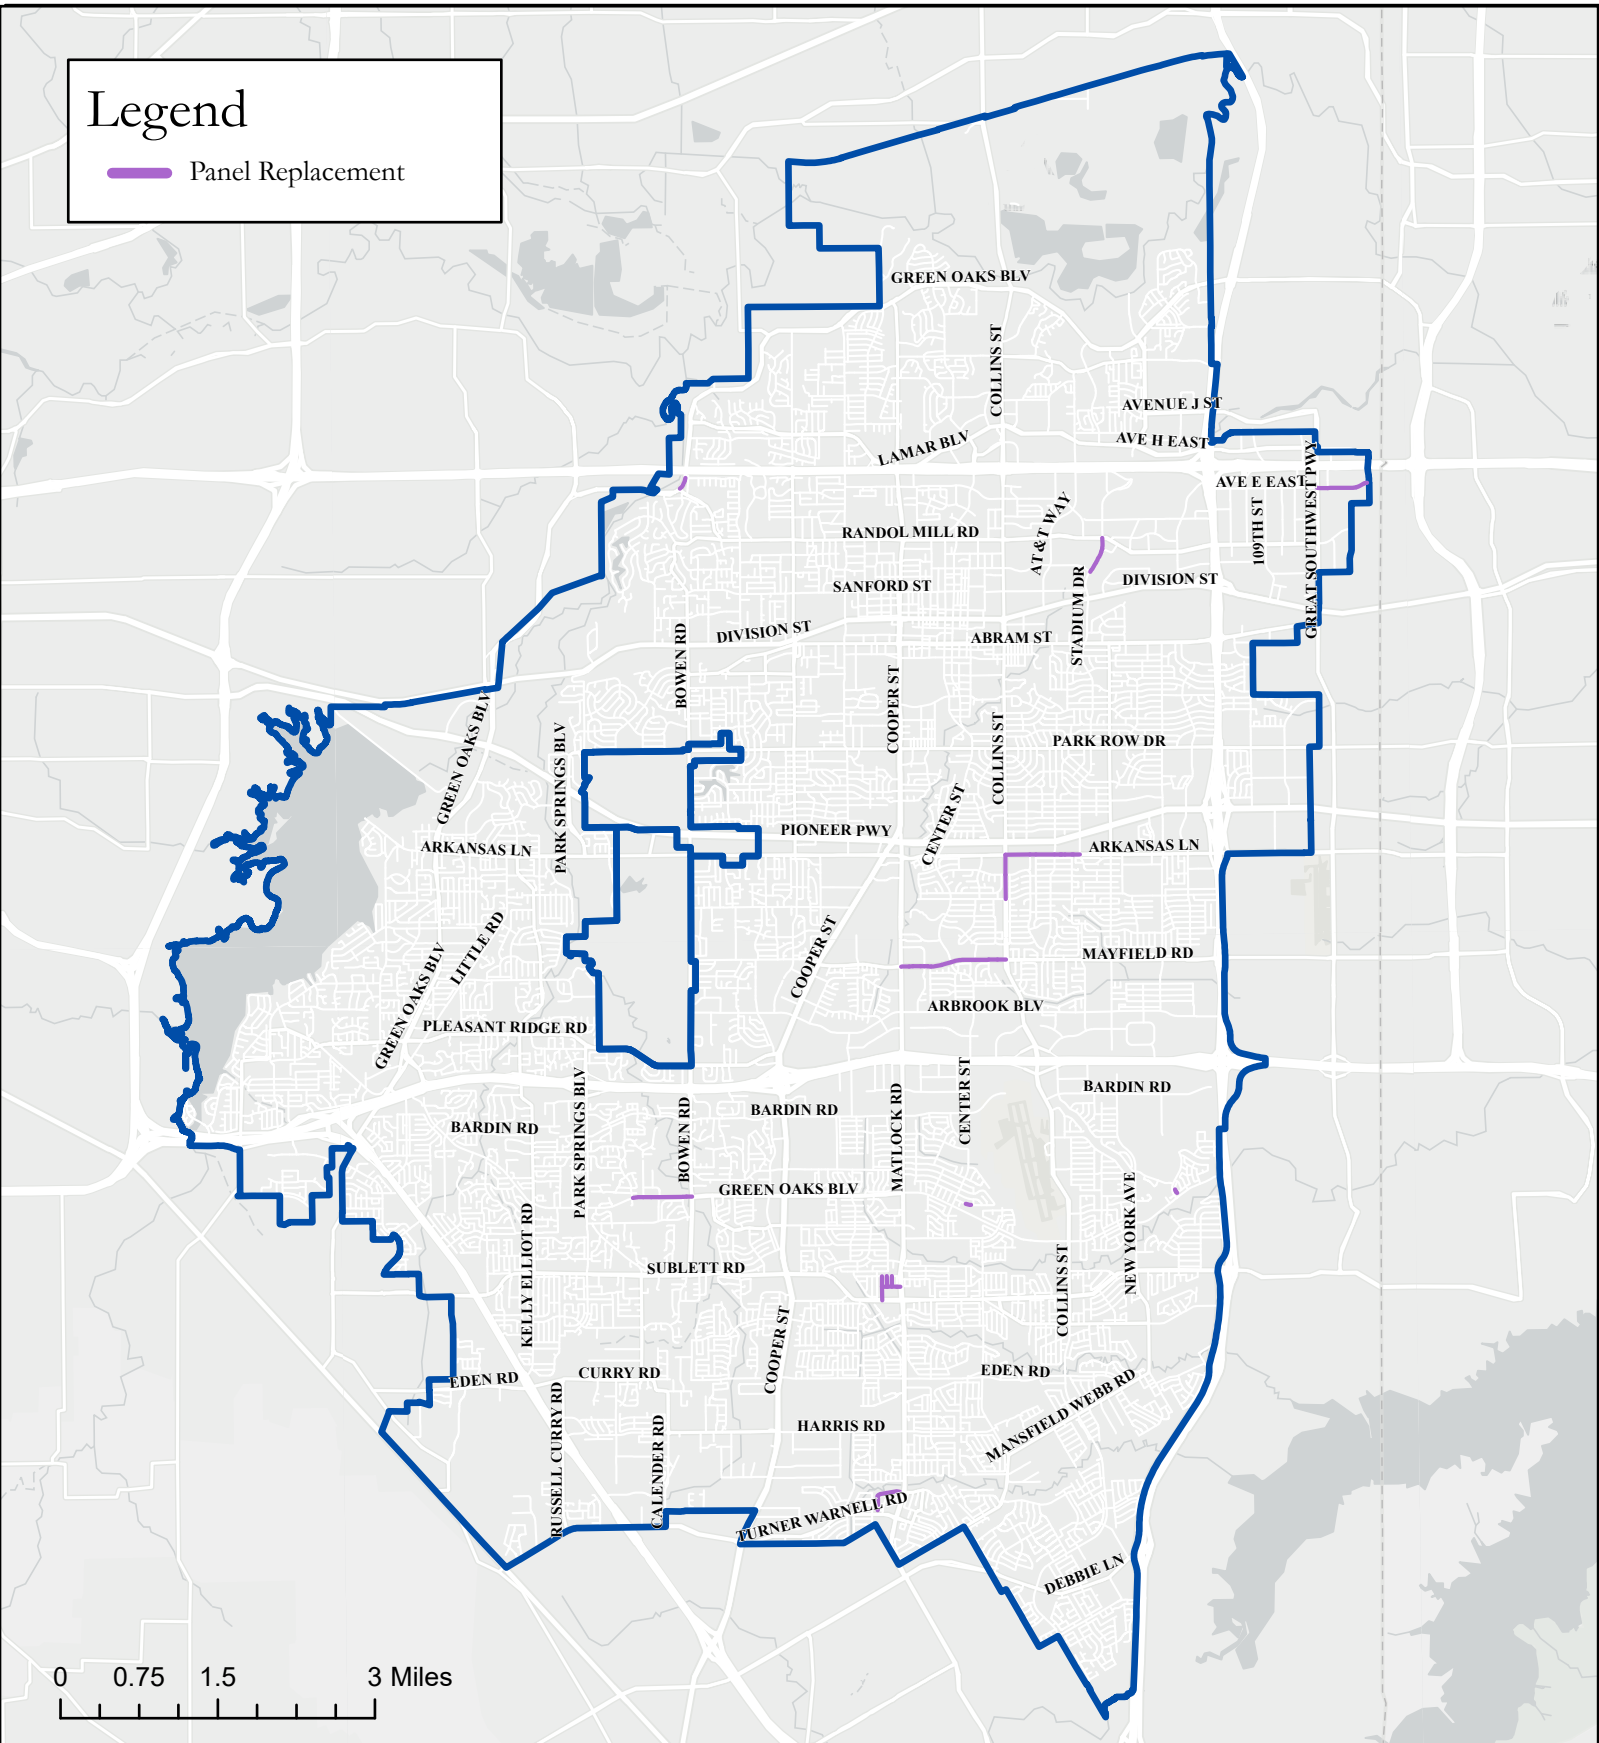

Legend

Panel Replacement

2023 Panel Replacement

Provided by Information Services Public Works

Date Exported: 10.02.2023 7:00 AM

2023