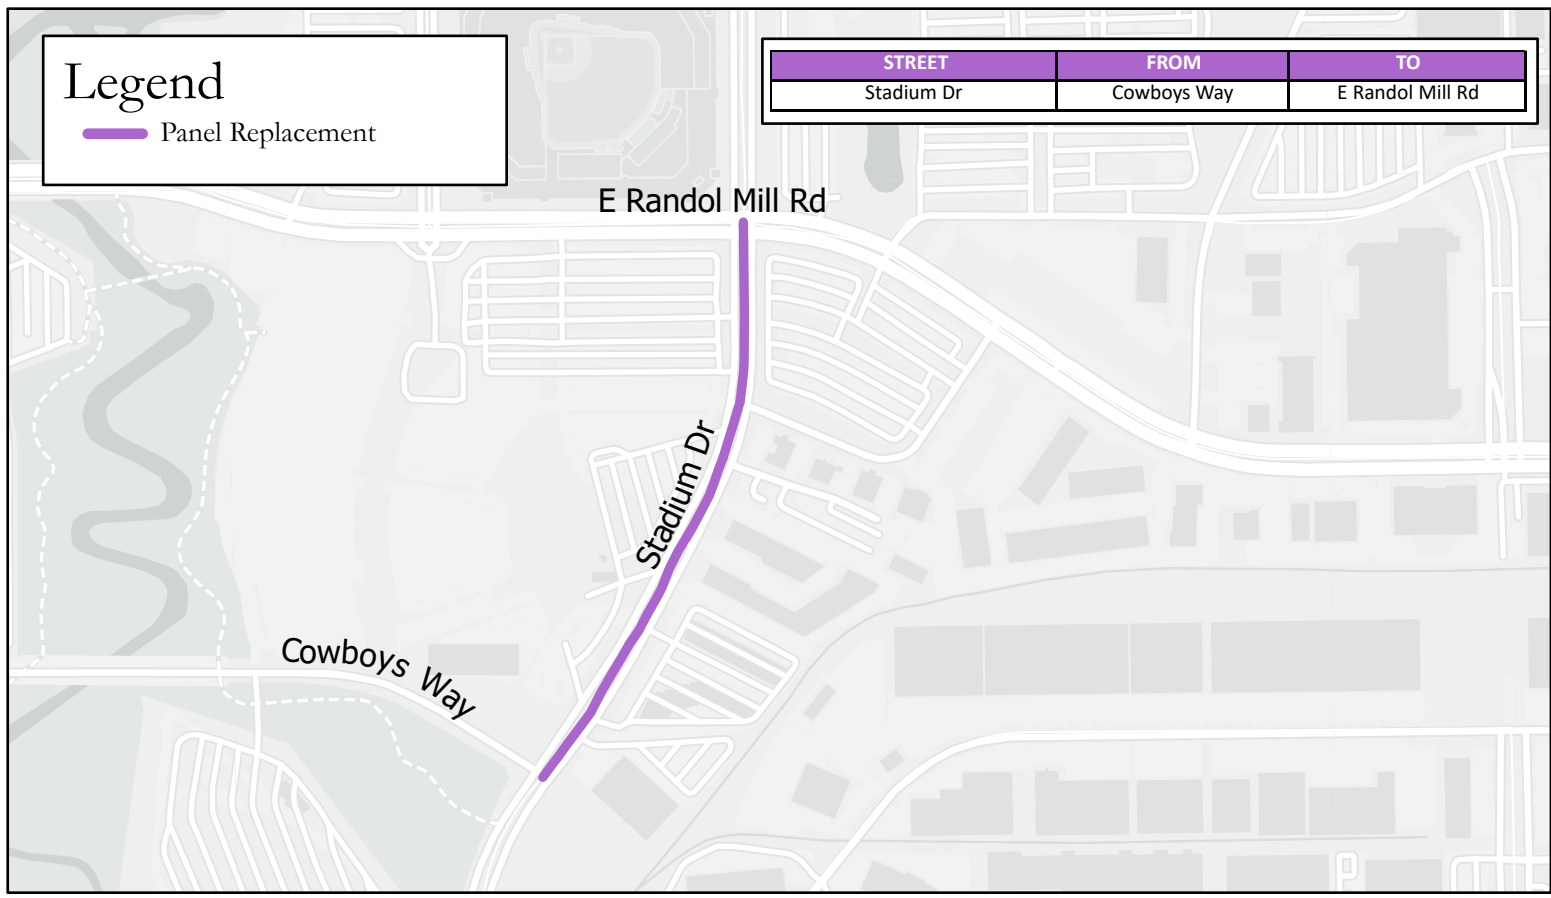

Legend

Panel Replacement

STREET	FROM	TO
Stadium Dr	Cowboys Way	E Randol Mill Rd